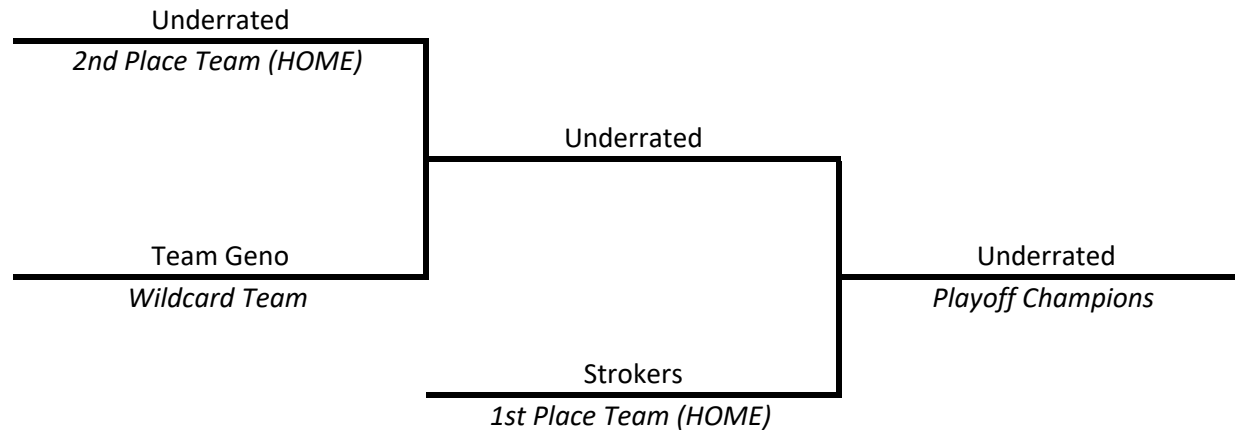

★ PLAYOFFS ★

BRONZE TIER

Divisions Of 8 Teams Or Less

Playoff Champions Advance To The World Qualifier Tournament

WILCARD TEAMS

- Rack-N-Roll
- Hook Em Shnookum
- The Mutha Chuckas
- Team Geno
- Brique N Run

INELIGIBLE FOR WILDCARD DRAW

N/A

Please see the schedule on your APA Online Member Services account to see when you play

All players must play at least 5 matches with a team during regular session to gain eligibility into playoffs